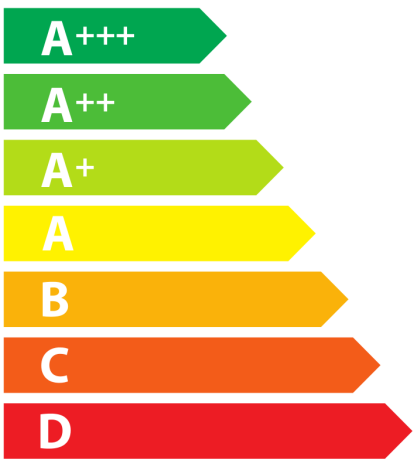

**ENERG**  
енергия · ενεργεια

TURBOAIR

E017FII-004-001

**71**  
kWh/annum

Icon of a three-leaf plant inside a circle. Below it, the text **ABCD EFG** is displayed, with **E** being the largest and most prominent letter.

Icon of a light bulb. Below it, the text **ABC D EFG** is displayed, with **D** being the largest and most prominent letter.

Icon of water droplets falling from a pipe. Below it, the text **ABC D EFG** is displayed, with **D** being the largest and most prominent letter.

Icon of a speaker with sound waves. Below it, the text **67 dB** is displayed.