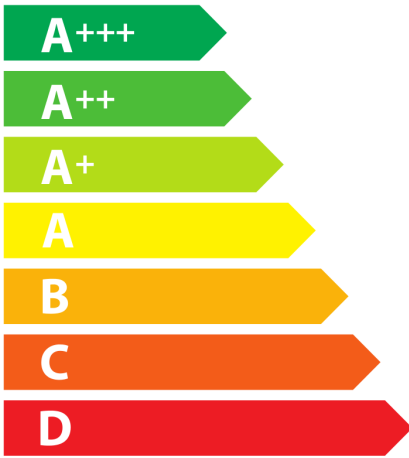

ENERG
енергия · ενεργεια

TURBOAIR

E076BII-034-001

77
kWh/annum

Icon of a three-leaf plant inside a circle. Below it, the text **ABCD EFG** is displayed, with **E** being the largest and most prominent letter.

Icon of a light bulb. Below it, the text **ABCD EFG** is displayed, with **D** being the largest and most prominent letter.

Icon of water droplets falling from a pipe. Below it, the text **AB CDEFG** is displayed, with **C** being the largest and most prominent letter.

Icon of a speaker with sound waves. Below it, the text **62 dB** is displayed.

65/2014

55915417A